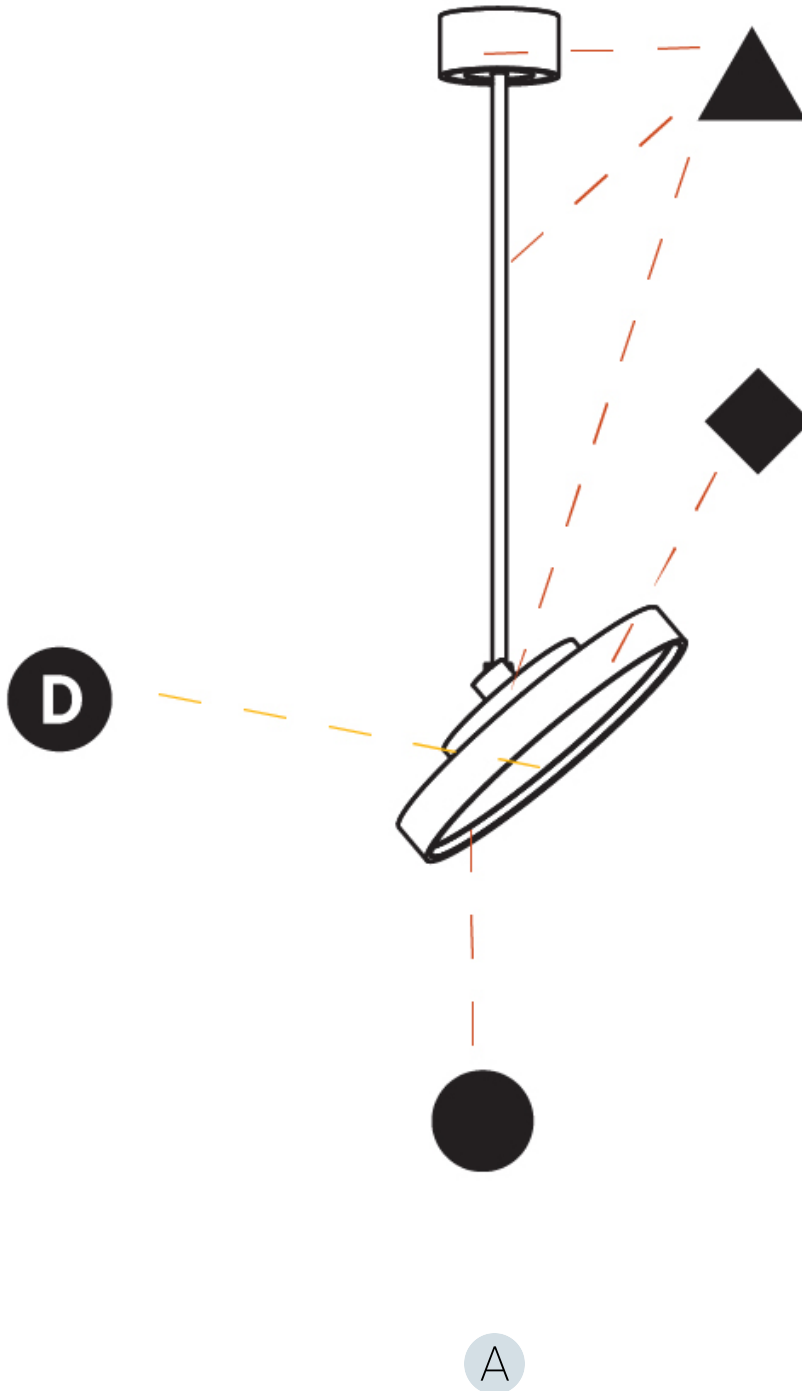

SIGN DIVA FLEX KORONA SUSPENSION

A30863-

PROJECT

TYPE

SPECIFIER

QUANTITY

DATE