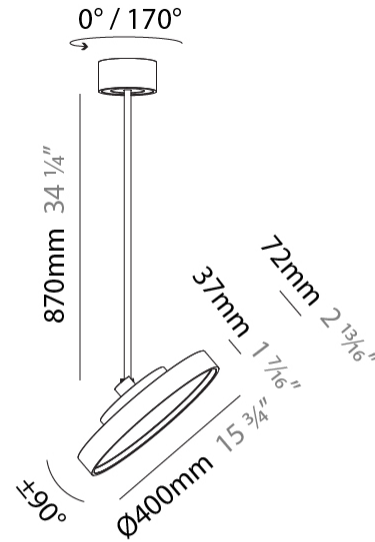

GENERAL

Series: Sign Diva Flex
Subseries: Sign Diva Flex Korona
Partner: Prolicht
Division: Architectural
Installation: Suspension
Product Type: Pendant
Mounting Location: Ceiling
Light Distribution: Adjustable

PHYSICAL

Shape: Round
Diameter (mm): 400
Diameter (in): 15 3/4
Height (mm): 870
Height (in): 34 1/4
Weight (kg): 3.5
Weight (lbs): 7.7
Diffuser: PMMA - Opal / Micro-Prism / Sparkling Secret / Vintage Industrial
Fixture Finish: SSR / BKV / CWI / CRY / HAB / UFT / ITA / RUA / FTG / MYG / LOD / PUS / FRO / FUP / KIA / POP / BLS / SPG / MEY / GOH / CHC / COM / ABZ / JAG / OBR / MOS / ROR
Fixture Material: PMMA / Extruded Aluminum / Steel

ELECTRICAL

Lamp Type: LED (Zhaga Standard)
Input Wattage (W): 19.8
Total Output Wattage (W): 18
Dimming: Tri-Mode (Non-Dimming and Phase Dimming (120Vac only) and 0-10V Dimming)
Driver Included: Yes
Driver Location: Integrated
Driver Type: Constant Current - Universal
Driver Class: Class 2
Input Voltage (V): 120 - 277
Constant Current (MA): 500

LED

Color Temperature (°K): 2700 / 3000 / 3500 / 4000
Max. Delivered Lumen (lm): 1807 / 1943 / 1951 / 1991
Nominal Lumen (lm): 2250 / 2420 / 2430 / 2480
CRI: >90 CRI
Lamp Life (hrs): 50000

OPTICAL

RATINGS AND CERTIFICATIONS

Certified By: Certified for North American Standards
IP rating: IP20

170° ±90°